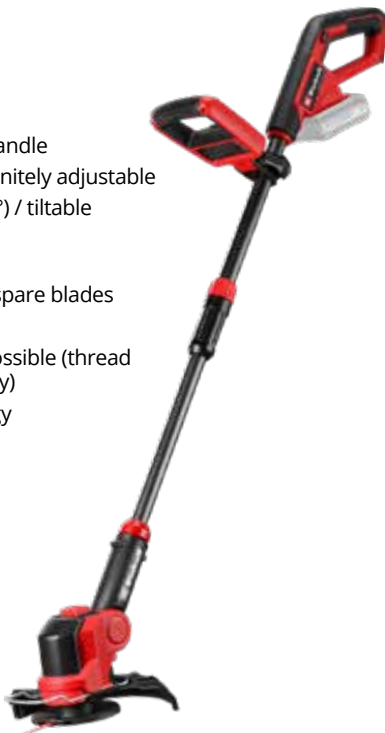

- > Infinitely adjustable long handle
- > Telescopic long handle, infinitely adjustable
- > Motor head rotatable (180°) / tiltable (3 settings)
- > Flower guard
- > Storage compartment for spare blades
- > Soft grip
- > Change of cutting mode possible (thread spool available as accessory)
- > Innovative blade technology