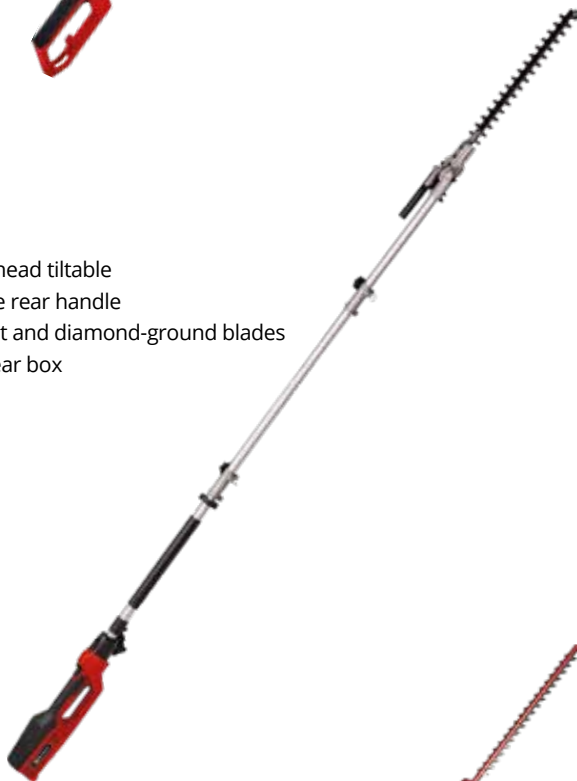

- > Extendable handle
- > Toolless chain tensioning
- > Automatic chain lubrication
- > Large oil filler opening

ELECTRIC POLE-MOUNTED PRUNER GC-EC 7520 T

Mains connection	230 - 240 V ~ 50 Hz	
Rated input	750 W	
Bar length	200 mm	
Cutting length	180 mm	
Cutting speed	11 m/s	
Max. working height	3.0 m	
Product weight	3.6 kg	
Protective cover	•	
Carrying belt with quick release	•	
Article number	4501240	

Matching accessories

Spare chain 20cm 16Z	4500124	
Spare bar 20cm 1.2	4500154	

- > Cutting head tiltable
- > Turnable rear handle
- > Laser-cut and diamond-ground blades
- > Metal gear box

ELECTRIC TELESCOPIC HEDGE TRIMMER GC-HH 9046

Mains connection	230 - 240 V ~ 50 Hz	
Rated input	900 W	
Bar length	460 mm	
Cutting length	412 mm	
Spacing between teeth	20 mm	
Max. working height	3.0 m	
Product weight	4.9 kg	
Protective cover	•	
Carrying belt with quick release	•	
Article number	3403880	

- > Extendable handle
- > Cutting head tiltable
- > Laser-cut and diamond-ground blades
- > Metal gear box

ELECTRIC TELESCOPIC HEDGE TRIMMER GC-HH 5056

Mains connection	230 - 240 V ~ 50 Hz	
Rated input	500 W	
Bar length	560 mm	
Cutting length	470 mm	
Spacing between teeth	20 mm	
Max. working height	3.0 m	
Product weight	4.2 kg	
Protective cover	•	
Carrying belt with quick release	•	
Article number	3403870