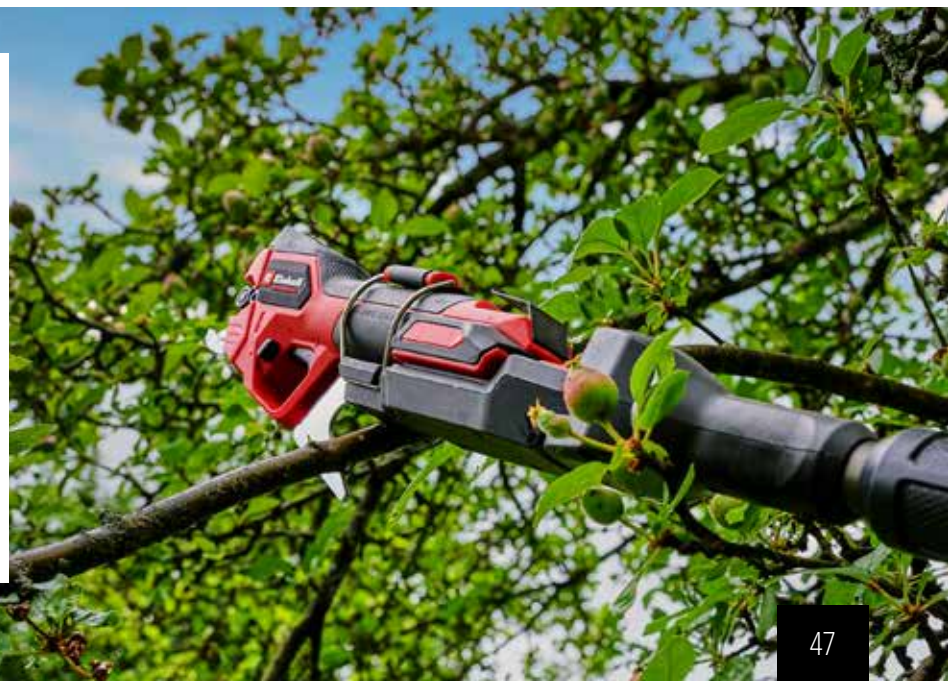

1x 18 V

Max. cuts per battery charge through round dry beech wood (ø 15 mm)

2.0 Ah	2.5 Ah	3.0 Ah	4.0 Ah	5.2 Ah	6.0 Ah	8.0 Ah
1450 pcs	1830 pcs	2175 pcs	2900 pcs	3860 pcs	4350 pcs	5800 pcs

**BRUSHLESS**